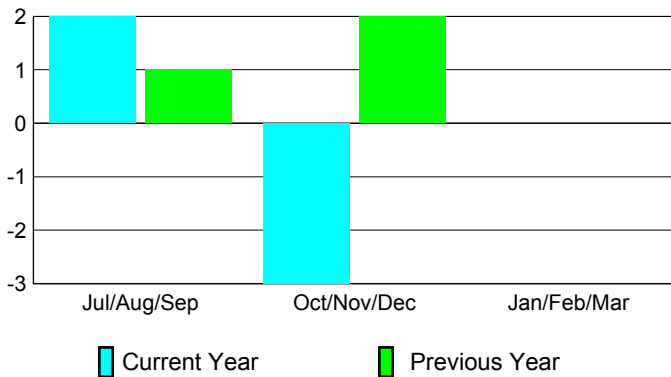

2012-2013 GMT Reports for District (or Undistricted) **District 324B5**

GMT: M NAGARAJAN

Location: INDIA

GMT CA: 6

CLUBS

Club Results
2012-2013

Clubs
2011-2012

Month	New Club Goal	Actual New Clubs	Actual Dropped Clubs	Gain/Loss of Clubs	Gain/Loss of Clubs
Jul/Aug/Sep		2	0	2	1
Oct/Nov/Dec		1	-4	-3	2
Jan/Feb/Mar					0
Totals		3	-4	-1	3

Club Results 2012-2013

Goal, New, Dropped, Gain/Loss

Comparison of Club Gain/Loss

Current Year Compared to the Previous Year

YTD Status Quo Clubs 2012-2013

Status Quo Clubs Compared to Status Quo Members

MEMBERSHIP

Membership Results
2012-2013

Membership
2011-2012

Month	Net Memb Goal	Actual New Memb	Actual Dropped Memb	Gain/Loss of Memb	Gain/Loss of Memb
Jul/Aug/Sep		237	-75	162	24
Oct/Nov/Dec		71	-270	-199	60
Jan/Feb/Mar					9
Totals		308	-345	-37	93

Membership Results 2012-2013

Goal, New, Dropped, Gain/Loss

Comparison of Membership Gain/Loss

Current Year Compared to the Previous Year

Gender Comparison 2012-2013

Jul/Aug/Sep

Oct/Nov/Dec

Jan/Feb/Mar

Male

Female