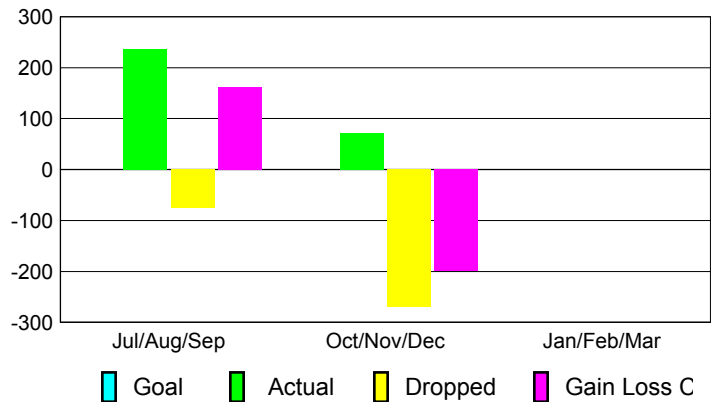

### YTD Status Quo Clubs 2012-2013

Status Quo Clubs Compared to Status Quo Members

## MEMBERSHIP

Membership Results  
2012-2013

Membership  
2011-2012

Month	Net Memb Goal	Actual New Memb	Actual Dropped Memb	Gain/Loss of Memb	Gain/Loss of Memb
Jul/Aug/Sep		237	-75	162	24
Oct/Nov/Dec		71	-270	-199	60
Jan/Feb/Mar					9
<b>Totals</b>		<b>308</b>	<b>-345</b>	<b>-37</b>	<b>93</b>

### Membership Results 2012-2013

Goal, New, Dropped, Gain/Loss

### Comparison of Membership Gain/Loss

Current Year Compared to the Previous Year