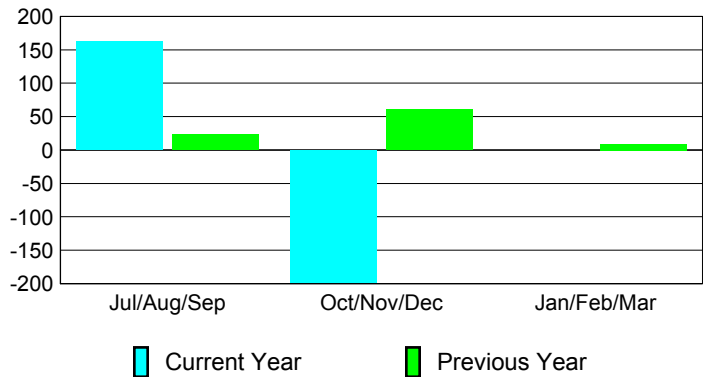

Gender Comparison 2012-2013

Jul/Aug/Sep

Oct/Nov/Dec

Jan/Feb/Mar

Male

Female