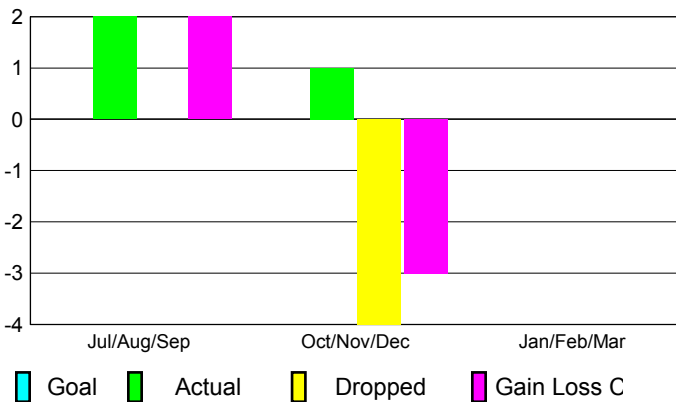

## CLUBS

Club Results  
2012-2013

Clubs  
2011-2012

Month	New Club Goal	Actual New Clubs	Actual Dropped Clubs	Gain/Loss of Clubs	Gain/Loss of Clubs
Jul/Aug/Sep		2	0	2	1
Oct/Nov/Dec		1	-4	-3	2
Jan/Feb/Mar					0
<b>Totals</b>		<b>3</b>	<b>-4</b>	<b>-1</b>	<b>3</b>

### Club Results 2012-2013

Goal, New, Dropped, Gain/Loss

### Comparison of Club Gain/Loss

Current Year Compared to the Previous Year