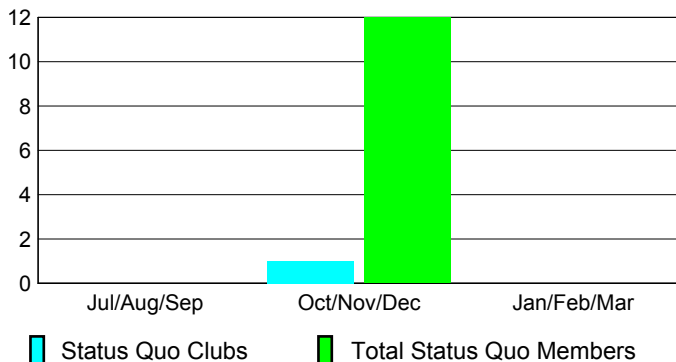

## CLUBS

Club Results  
2012-2013

Clubs  
2011-2012

Month	New Club Goal	Actual New Clubs	Actual Dropped Clubs	Gain/Loss of Clubs	Gain/Loss of Clubs
Jul/Aug/Sep		2	0	2	1
Oct/Nov/Dec		1	-4	-3	2
Jan/Feb/Mar					0
<b>Totals</b>		<b>3</b>	<b>-4</b>	<b>-1</b>	<b>3</b>

### Club Results 2012-2013

Goal, New, Dropped, Gain/Loss

### Comparison of Club Gain/Loss

Current Year Compared to the Previous Year

### YTD Status Quo Clubs 2012-2013

Status Quo Clubs Compared to Status Quo Members